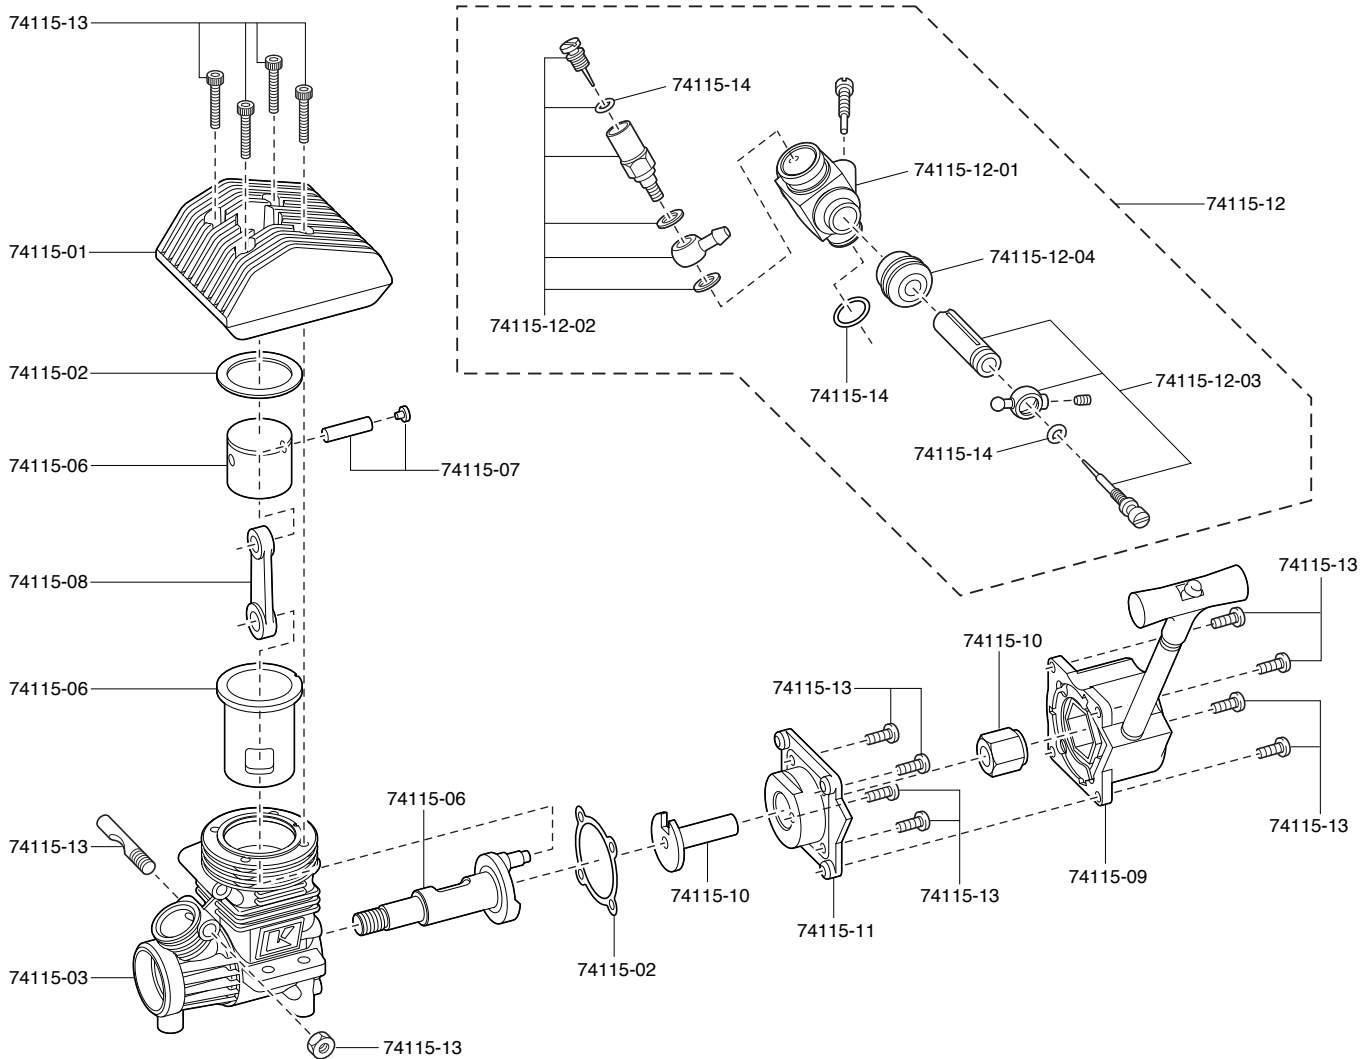

# GZ15 - #74115

No.	Part Names
74016-03-1	Front Bearing (GXR15)
74115-01	Cylinder Hed (GZ15)
74115-02	Gasket Set (GZ15)
74115-03	Crank Case (GZ15)
74115-04	Rear Bearing (GZ15)
74115-05	Crankshaft (GZ15)
74115-06	Piston & Cylinder Set (GZ15)
74115-07	Piston Pin (GZ15)
74115-08	Connecting Rod (GZ15)
74115-09	Recoil Starter Unit (GZ15)
74115-10	Stator Shaft Set (GZ15)
74115-11	Back Plate (GZ15)

No.	Part Names
74115-12	Carburetor Assembly (GZ15)
74115-12-01	Carburetor Case (GZ15)
74115-12-02	Main Needle Set (GZ15)
74115-12-03	Slide Valve Set (GZ15)
74115-12-04	Rubber Boots (GZ15)
74115-13	Screw Set (GZ15)
74115-14	O ring Set (GZ15)
74902	GS Glow Plug