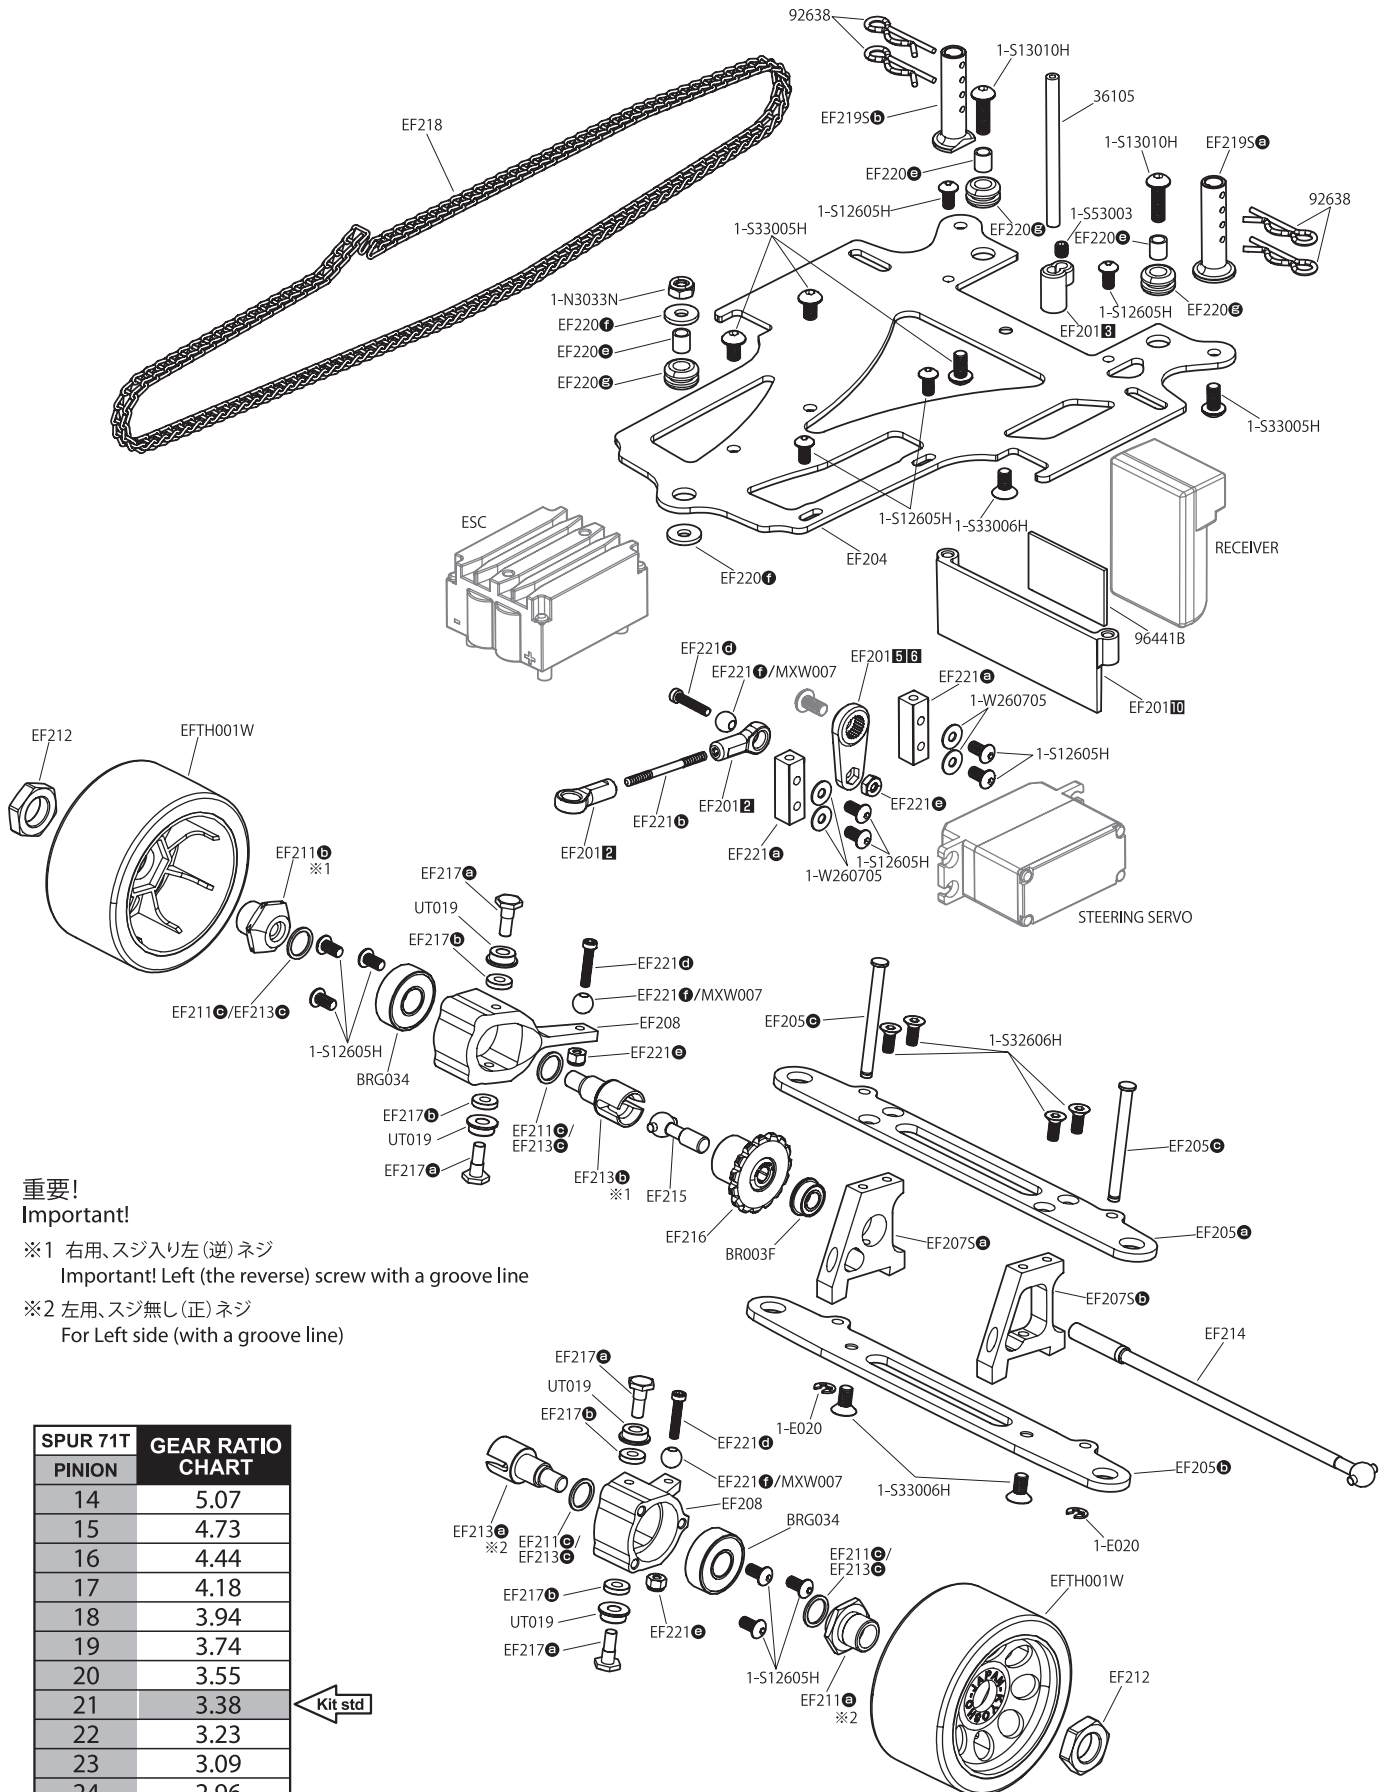

Exploded View 分解図

重要! Important!

- ※1 右用、スジ入り左 (逆) ネジ
Important! Left (the reverse) screw with a groove line
- ※2 左用、スジ無し (正) ネジ
For Left side (with a groove line)

SPUR 71T	GEAR RATIO CHART
PINION	
14	5.07
15	4.73
16	4.44
17	4.18
18	3.94
19	3.74
20	3.55
21	3.38
22	3.23
23	3.09
24	2.96
25	2.84
26	2.73
27	2.63

← Kit std