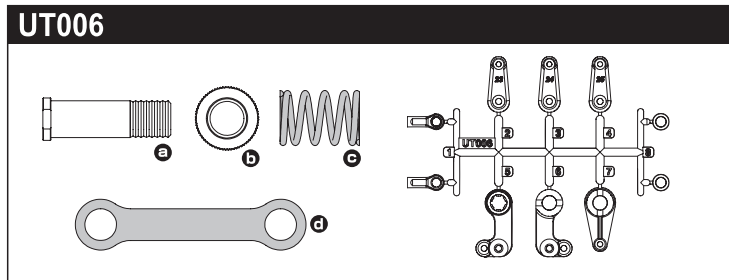

ULTIMA Parts List

UT001	Bulkhead Set (ULTIMA)	バルクヘッドセット (アルティマ)	700
UT002	Gear Box (ULTIMA)	ギアボックス (アルティマ)	750
UT003	Wing Stay (ULTIMA)	ウイングステー (アルティマ)	800
UT004	Suspension Arm Set (ULTIMA)	サスペンションアームセット (アルティマ)	600
UT006	Servo Saver Set (ULTIMA)	サーボセーバーセット (アルティマ)	1500
UT007	Radio Plate Set (ULTIMA)	メカプレートセット (アルティマ)	1100
UT008	Diff Gear Case & Pulley (ULTIMA)	デフギアケース&プーリー (アルティマ)	800
UT009S	Motor Plate (ULTIMA)	モータープレート (アルティマ)	1100
UT010S	Main Chassis (Silver/ULTIMA)	メインシャーシ (シルバー/アルティマ)	4500
UT011S	Motor Guard (Silver/ULTIMA)	モーターガード (シルバー/アルティマ)	1300

★ 定価 (税抜き)