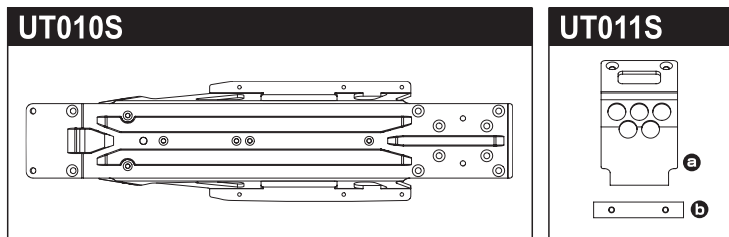

ULTIMA Parts List

UT001	Bulkhead Set (ULTIMA)	バルクヘッドセット (アルティマ)	700
UT002	Gear Box (ULTIMA)	ギアボックス (アルティマ)	750
UT003	Wing Stay (ULTIMA)	ウイングステー (アルティマ)	800
UT004	Suspension Arm Set (ULTIMA)	サスペンションアームセット (アルティマ)	600
UT006	Servo Saver Set (ULTIMA)	サーボセーバーセット (アルティマ)	1500
UT007	Radio Plate Set (ULTIMA)	メカプレートセット (アルティマ)	1100
UT008	Diff Gear Case & Pulley (ULTIMA)	デフギアケース&プーリー (アルティマ)	800
UT009S	Motor Plate (ULTIMA)	モータープレート (アルティマ)	1100
UT010S	Main Chassis (Silver/ULTIMA)	メインシャーシ (シルバー/アルティマ)	4500
UT011S	Motor Guard (Silver/ULTIMA)	モーターガード (シルバー/アルティマ)	1300

★ 定価 (税抜き)