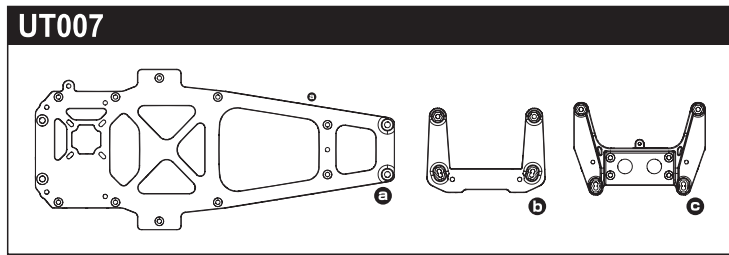

ULTIMA Parts List

UT001	Bulkhead Set (ULTIMA)	バルクヘッドセット (アルティマ)	700
UT002	Gear Box (ULTIMA)	ギアボックス (アルティマ)	750
UT003	Wing Stay (ULTIMA)	ウイングステー (アルティマ)	800
UT004	Suspension Arm Set (ULTIMA)	サスペンションアームセット (アルティマ)	600
UT006	Servo Saver Set (ULTIMA)	サーボセーバーセット (アルティマ)	1500
UT007	Radio Plate Set (ULTIMA)	メカプレートセット (アルティマ)	1100
UT008	Diff Gear Case & Pulley (ULTIMA)	デフギアケース&プーリー (アルティマ)	800
UT009S	Motor Plate (ULTIMA)	モータープレート (アルティマ)	1100
UT010S	Main Chassis (Silver/ULTIMA)	メインシャーシ (シルバー/アルティマ)	4500
UT011S	Motor Guard (Silver/ULTIMA)	モーターガード (シルバー/アルティマ)	1300

★ 定価 (税抜き)