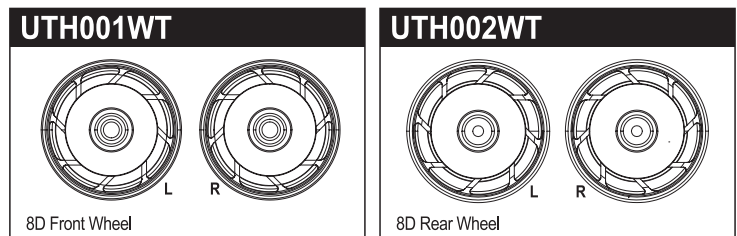

ULTIMA Parts List

UT001	Bulkhead Set (ULTIMA)	バルクヘッドセット (アルティマ)	700
UT002	Gear Box (ULTIMA)	ギアボックス (アルティマ)	750
UT003	Wing Stay (ULTIMA)	ウイングステー (アルティマ)	800
UT004	Suspension Arm Set (ULTIMA)	サスペンションアームセット (アルティマ)	600
UT006	Servo Saver Set (ULTIMA)	サーボセーバーセット (アルティマ)	1500
UT007	Radio Plate Set (ULTIMA)	メカプレートセット (アルティマ)	1100
UT008	Diff Gear Case & Pulley (ULTIMA)	デフギアケース&プーリー (アルティマ)	800
UT009S	Motor Plate (ULTIMA)	モータープレート (アルティマ)	1100
UT010S	Main Chassis (Silver/ULTIMA)	メインシャーシ (シルバー/アルティマ)	4500
UT011S	Motor Guard (Silver/ULTIMA)	モーターガード (シルバー/アルティマ)	1300

★ 定価 (税抜き)