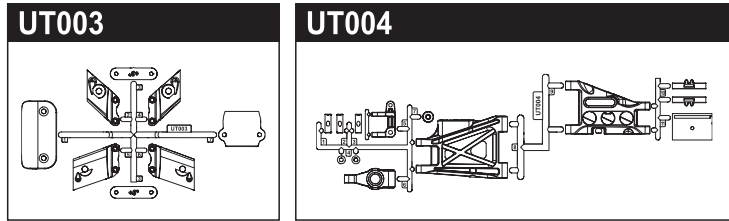

ULTIMA Parts List

UT001	Bulkhead Set (ULTIMA)	バルクヘッドセット (アルティマ)	700
UT002	Gear Box (ULTIMA)	ギアボックス (アルティマ)	750
UT003	Wing Stay (ULTIMA)	ウイングステー (アルティマ)	800
UT004	Suspension Arm Set (ULTIMA)	サスペンションアームセット (アルティマ)	600
UT006	Servo Saver Set (ULTIMA)	サーボセーバーセット (アルティマ)	1500
UT007	Radio Plate Set (ULTIMA)	メカプレートセット (アルティマ)	1100
UT008	Diff Gear Case & Pulley (ULTIMA)	デフギアケース&プーリー (アルティマ)	800
UT009S	Motor Plate (ULTIMA)	モータープレート (アルティマ)	1100
UT010S	Main Chassis (Silver/ULTIMA)	メインシャーシ (シルバー/アルティマ)	4500
UT011S	Motor Guard (Silver/ULTIMA)	モーターガード (シルバー/アルティマ)	1300

★ 定価 (税抜き)