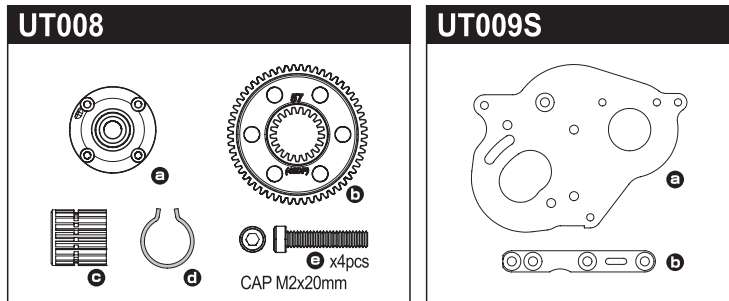

ULTIMA Parts List

UT001	Bulkhead Set (ULTIMA)	バルクヘッドセット (アルティマ)	700
UT002	Gear Box (ULTIMA)	ギアボックス (アルティマ)	750
UT003	Wing Stay (ULTIMA)	ウイングステー (アルティマ)	800
UT004	Suspension Arm Set (ULTIMA)	サスペンションアームセット (アルティマ)	600
UT006	Servo Saver Set (ULTIMA)	サーボセーバーセット (アルティマ)	1500
UT007	Radio Plate Set (ULTIMA)	メカプレートセット (アルティマ)	1100
UT008	Diff Gear Case & Pulley (ULTIMA)	デフギアケース&プーリー (アルティマ)	800
UT009S	Motor Plate (ULTIMA)	モータープレート (アルティマ)	1100
UT010S	Main Chassis (Silver/ULTIMA)	メインシャーシ (シルバー/アルティマ)	4500
UT011S	Motor Guard (Silver/ULTIMA)	モーターガード (シルバー/アルティマ)	1300

★ 定価 (税抜き)