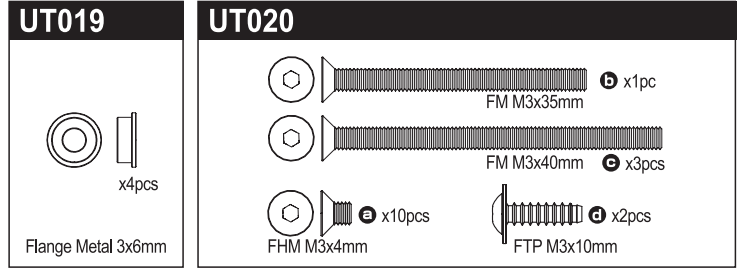

ULTIMA Parts List

UT001	Bulkhead Set (ULTIMA)	バルクヘッドセット (アルティマ)	700
UT002	Gear Box (ULTIMA)	ギアボックス (アルティマ)	750
UT003	Wing Stay (ULTIMA)	ウイングステー (アルティマ)	800
UT004	Suspension Arm Set (ULTIMA)	サスペンションアームセット (アルティマ)	600
UT006	Servo Saver Set (ULTIMA)	サーボセーバーセット (アルティマ)	1500
UT007	Radio Plate Set (ULTIMA)	メカプレートセット (アルティマ)	1100
UT008	Diff Gear Case & Pulley (ULTIMA)	デフギアケース&プーリー (アルティマ)	800
UT009S	Motor Plate (ULTIMA)	モータープレート (アルティマ)	1100
UT010S	Main Chassis (Silver/ULTIMA)	メインシャーシ (シルバー/アルティマ)	4500
UT011S	Motor Guard (Silver/ULTIMA)	モーターガード (シルバー/アルティマ)	1300

★ 定価 (税抜き)