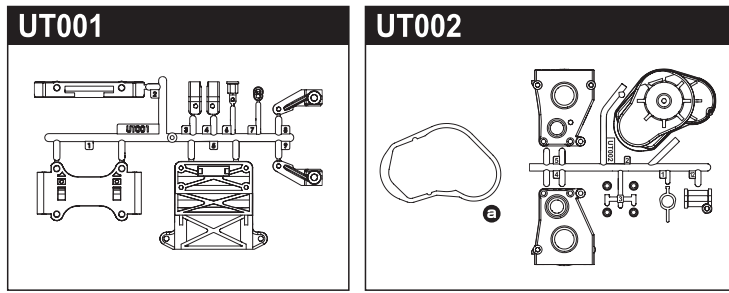

ULTIMA Parts List

UT001	Bulkhead Set (ULTIMA)	バルクヘッドセット (アルティマ)	700
UT002	Gear Box (ULTIMA)	ギアボックス (アルティマ)	750
UT003	Wing Stay (ULTIMA)	ウイングステー (アルティマ)	800
UT004	Suspension Arm Set (ULTIMA)	サスペンションアームセット (アルティマ)	600
UT006	Servo Saver Set (ULTIMA)	サーボセーバーセット (アルティマ)	1500
UT007	Radio Plate Set (ULTIMA)	メカプレートセット (アルティマ)	1100
UT008	Diff Gear Case & Pulley (ULTIMA)	デフギアケース&プーリー (アルティマ)	800
UT009S	Motor Plate (ULTIMA)	モータープレート (アルティマ)	1100
UT010S	Main Chassis (Silver/ULTIMA)	メインシャーシ (シルバー/アルティマ)	4500
UT011S	Motor Guard (Silver/ULTIMA)	モーターガード (シルバー/アルティマ)	1300

★ 定価 (税抜き)