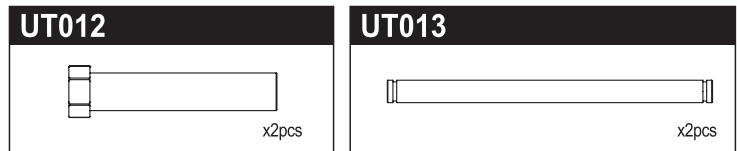

ULTIMA Parts List

UT001	Bulkhead Set (ULTIMA)	バルクヘッドセット (アルティマ)	700
UT002	Gear Box (ULTIMA)	ギアボックス (アルティマ)	750
UT003	Wing Stay (ULTIMA)	ウイングステー (アルティマ)	800
UT004	Suspension Arm Set (ULTIMA)	サスペンションアームセット (アルティマ)	600
UT006	Servo Saver Set (ULTIMA)	サーボセーバーセット (アルティマ)	1500
UT007	Radio Plate Set (ULTIMA)	メカプレートセット (アルティマ)	1100
UT008	Diff Gear Case & Pulley (ULTIMA)	デフギアケース&プーリー (アルティマ)	800
UT009S	Motor Plate (ULTIMA)	モータープレート (アルティマ)	1100
UT010S	Main Chassis (Silver/ULTIMA)	メインシャーシ (シルバー/アルティマ)	4500
UT011S	Motor Guard (Silver/ULTIMA)	モーターガード (シルバー/アルティマ)	1300

★ 定価 (税抜き)