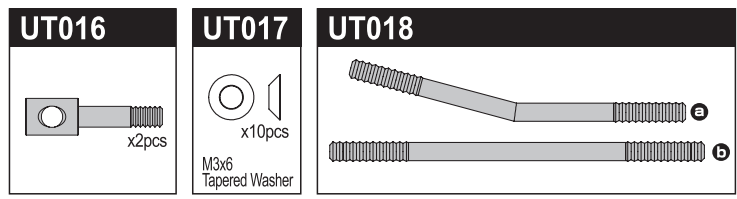

ULTIMA Parts List

UT001	Bulkhead Set (ULTIMA)	バルクヘッドセット (アルティマ)	700
UT002	Gear Box (ULTIMA)	ギアボックス (アルティマ)	750
UT003	Wing Stay (ULTIMA)	ウイングステー (アルティマ)	800
UT004	Suspension Arm Set (ULTIMA)	サスペンションアームセット (アルティマ)	600
UT006	Servo Saver Set (ULTIMA)	サーボセーバーセット (アルティマ)	1500
UT007	Radio Plate Set (ULTIMA)	メカプレートセット (アルティマ)	1100
UT008	Diff Gear Case & Pulley (ULTIMA)	デフギアケース&プーリー (アルティマ)	800
UT009S	Motor Plate (ULTIMA)	モータープレート (アルティマ)	1100
UT010S	Main Chassis (Silver/ULTIMA)	メインシャーシ (シルバー/アルティマ)	4500
UT011S	Motor Guard (Silver/ULTIMA)	モーターガード (シルバー/アルティマ)	1300

★ 定価 (税抜き)