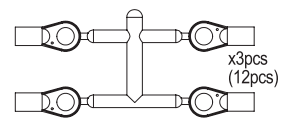

LA43H / R

5.8mm Ball End
ボールエンド

x3pcs (12pcs)

H Hard Type
R Red

W0141V

W0201H

Light Weight
軽量

PNGS4820~36

Steel Pinion Gear 1/48 Pitch
スチールピニオンギヤ 1/48
ピッチ

Steel Pinion Gear

SS M3x3mm

PNGS4820	20T	PNGS4829	29T
PNGS4821	21T	PNGS4830	30T
PNGS4822	22T	PNGS4831	31T
PNGS4823	23T	PNGS4832	32T
PNGS4824	24T	PNGS4833	33T
PNGS4825	25T	PNGS4834	34T
PNGS4826	26T	PNGS4835	35T
PNGS4827	27T	PNGS4836	36T
PNGS4828	28T		

★ 定価 (税抜き)

SC224BK	Wing (Black/Scorpion 2014)	ウイング(ブラック/スコピオン 2014)	400
SC224R	Wing (Red/Scorpion 2014)	ウイング(レッド/スコピオン 2014)	400
SC224W	Wing (White/Turbo Scorpion)	ウイング(ホワイト/ターボスコピオン)	400
SC224Y	Wing (Yellow/Scorpion 2014)	ウイング(イエロー/スコピオン 2014)	400
LA43H	Ball End(5.8mm/Hard/12Pcs)	ボールエンド(5.8mm/ハード/12Pcs)	600
LA43R	5.8mm Ball End(Red/12pcs)	ボールエンド5.8φ(レッド12pcs)	300
W0141V	M3x6 Tapered Washer (Blue/10pcs)	M3x6 テーパーワッシャー(ブルー/10Pcs)	450
W0201H	5.8mm Hard Ball (5pcs)	5.8mm ハードボール (5pcs)	700
PNGS4820	Steel Pinion Gear(20T)1/48 Pitch	スチールピニオンギヤ(20T)1/48ピッチ	700
PNGS4821	Steel Pinion Gear(21T)1/48 Pitch	スチールピニオンギヤ(21T)1/48ピッチ	700
PNGS4822	Steel Pinion Gear(22T)1/48 Pitch	スチールピニオンギヤ(22T)1/48ピッチ	700
PNGS4823	Steel Pinion Gear(23T)1/48 Pitch	スチールピニオンギヤ(23T)1/48ピッチ	700
PNGS4824	Steel Pinion Gear(24T)1/48 Pitch	スチールピニオンギヤ(24T)1/48ピッチ	700
PNGS4825	Steel Pinion Gear(25T)1/48 Pitch	スチールピニオンギヤ(25T)1/48ピッチ	700
PNGS4826	Steel Pinion Gear(26T)1/48 Pitch	スチールピニオンギヤ(26T)1/48ピッチ	700
PNGS4827	Steel Pinion Gear(27T)1/48 Pitch	スチールピニオンギヤ(27T)1/48ピッチ	700
PNGS4828	Steel Pinion Gear(28T)1/48 Pitch	スチールピニオンギヤ(28T)1/48ピッチ	700
PNGS4829	Steel Pinion Gear(29T)1/48 Pitch	スチールピニオンギヤ(29T)1/48ピッチ	700
PNGS4830	Steel Pinion Gear(30T)1/48 Pitch	スチールピニオンギヤ(30T)1/48ピッチ	700
PNGS4831	Steel Pinion Gear(31T)1/48 Pitch	スチールピニオンギヤ(31T)1/48ピッチ	700
PNGS4832	Steel Pinion Gear(32T)1/48 Pitch	スチールピニオンギヤ(32T)1/48ピッチ	700
PNGS4833	Steel Pinion Gear(33T)1/48 Pitch	スチールピニオンギヤ(33T)1/48ピッチ	700
PNGS4834	Steel Pinion Gear(34T)1/48 Pitch	スチールピニオンギヤ(34T)1/48ピッチ	700
PNGS4835	Steel Pinion Gear(35T)1/48 Pitch	スチールピニオンギヤ(35T)1/48ピッチ	700
PNGS4836	Steel Pinion Gear(36T)1/48 Pitch	スチールピニオンギヤ(36T)1/48ピッチ	700