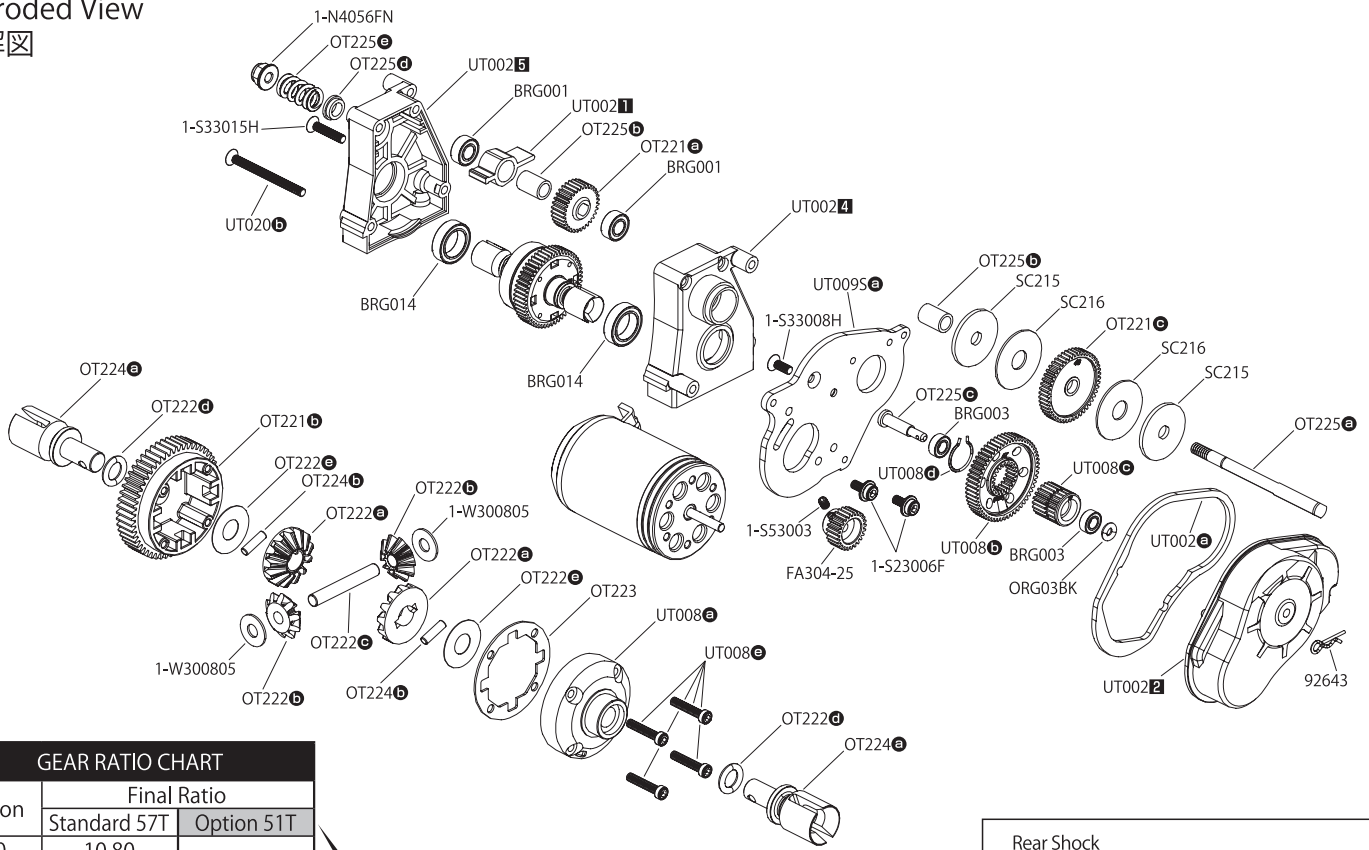

Exploded View
分解图

Exploded View
分解図

Pinion	Final Ratio	
	Standard 57T	Option 51T
20	10.80	
21	10.29	
22	9.82	
23	9.39	
24	9.00	
25	8.64	
26	8.31	
27	8.00	7.16
28	7.72	6.90
29	7.45	6.67
30	7.20	6.44
31	6.97	6.24
32	6.75	6.04
33	6.55	5.86
34	6.35	5.69
35	6.17	5.52
36		5.37
37		5.22
38		5.09
39		4.96
40		4.83
41		4.71

★ 定価 (税抜き)

★ FOR JAPANESE MARKET ONLY.

BRG001	Shield Bearing(5x10x4)4Pcs	1000
BRG003	Shield Bearing(4x8x3)4Pcs	1000
BRG014	Shield Bearing(10x15x4)2Pcs	1200
FA304-25	Pinion Gear (25T-48P)	300
OT209	Shock Piston (OPTIMA)	400
OT210R	Shock Plastic Parts (Red/OPTIMA)	400
OT221	Gear Set (OPTIMA)	900
OT222	Diff Inner Parts Set (OPTIMA)	1100
OT223	Diff Gasket (4pcs/OPTIMA)	300
OT224	Diff Shaft (2入/OPTIMA)	1000
OT225	Gear Shaft Set (OPTIMA)	1200
OT228	Swing Shaft (OPTIMA)	800