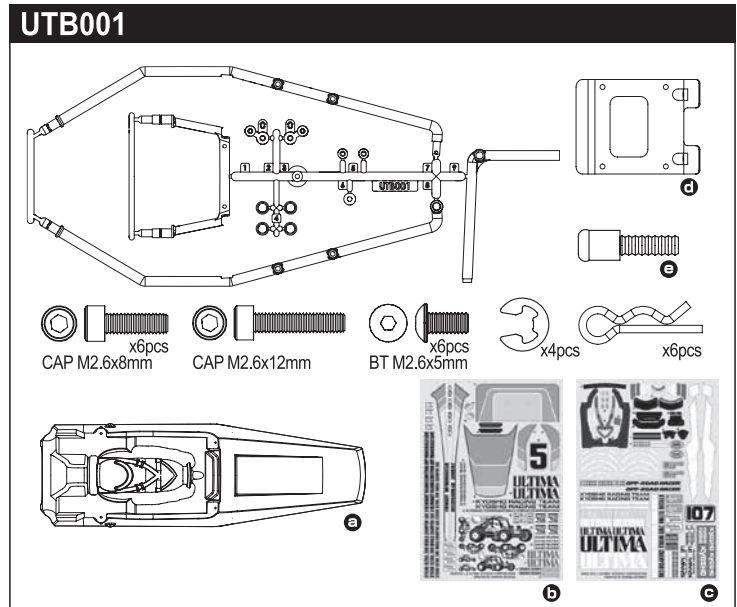

ULTIMA Parts List

UT001	Bulkhead Set (ULTIMA)	バルクヘッドセット (アルティマ)	700
UT002	Gear Box (ULTIMA)	ギアボックス (アルティマ)	750
UT003	Wing Stay (ULTIMA)	ウイングステー (アルティマ)	800
UT004	Suspension Arm Set (ULTIMA)	サスペンションアームセット (アルティマ)	600
UT006	Servo Saver Set (ULTIMA)	サーボセーバーセット (アルティマ)	1500
UT007	Radio Plate Set (ULTIMA)	メカプレートセット (アルティマ)	1100
UT008	Diff Gear Case & Pulley (ULTIMA)	デフギアケース&プーリー (アルティマ)	800
UT009S	Motor Plate (ULTIMA)	モータープレート (アルティマ)	1100
UT010S	Main Chassis (Silver/ULTIMA)	メインシャーシ (シルバー/アルティマ)	4500
UT011S	Motor Guard (Silver/ULTIMA)	モーターガード (シルバー/アルティマ)	1300

★ 定価 (税抜き)