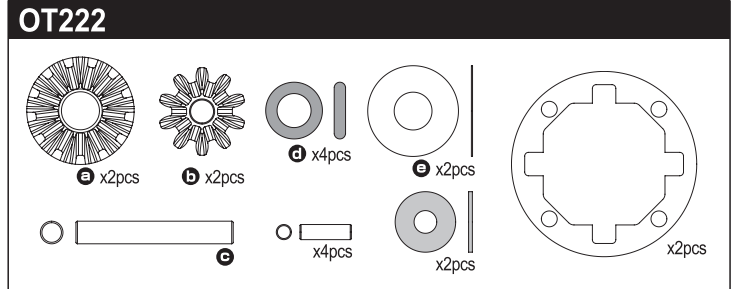

BRG001	Shield Bearing(5x10x4)4Pcs	1000
BRG003	Shield Bearing(4x8x3)4Pcs	1000
BRG014	Shield Bearing(10x15x4)2Pcs	1200
FA304-25	Pinion Gear (25T-48P)	300
OT209	Shock Piston (OPTIMA)	400
OT210R	Shock Plastic Parts (Red/OPTIMA)	400
OT221	Gear Set (OPTIMA)	900
OT222	Diff Inner Parts Set (OPTIMA)	1100
OT223	Diff Gasket (4pcs/OPTIMA)	300
OT224	Diff Shaft (2入/OPTIMA)	1000
OT225	Gear Shaft Set (OPTIMA)	1200
OT228	Swing Shaft (OPTIMA)	800

★ 定価 (税抜き)